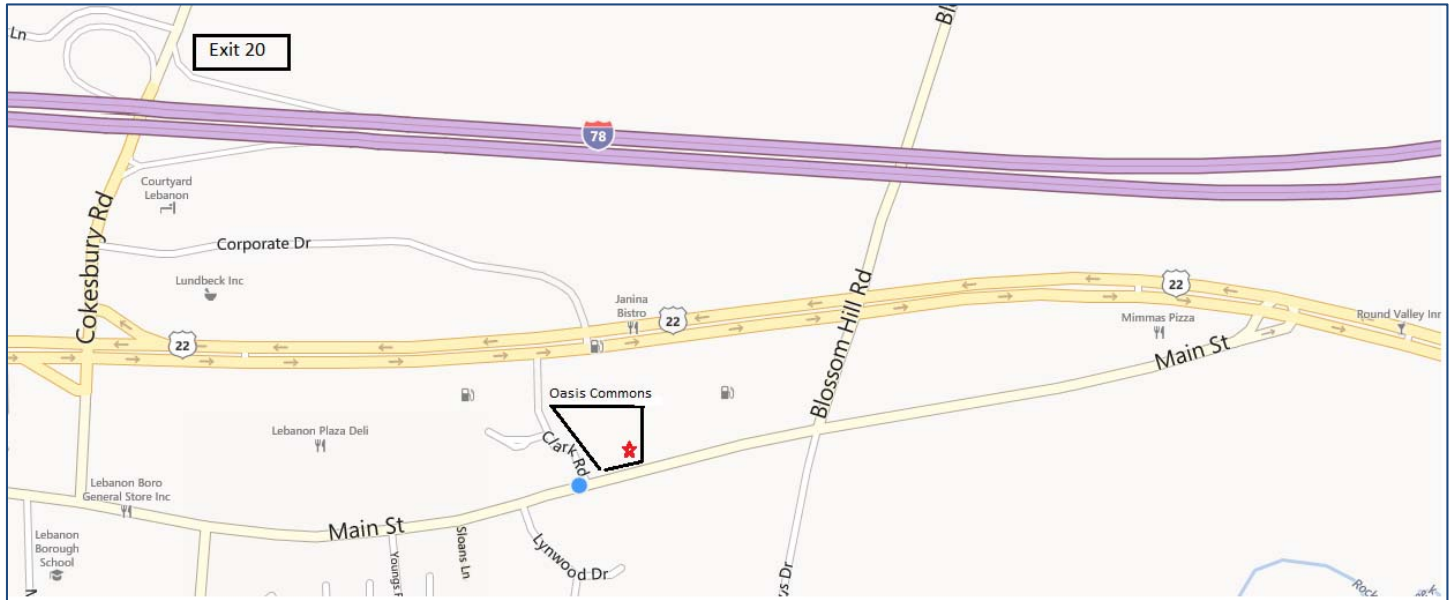

Directions to Sintan, Inc.

Sintan, Inc.

Phone: (908) 840 4576

Oasis Commons, 148 Main St, Suite A7, Lebanon, NJ, 08833

From 78 Westbound.

- At exit 20A, take ramp right toward Lebanon onto Cokesbury Rd / CR-639
- After 0.3 miles, turn left onto US-22 East.
- After 0.5 miles, turn right into Clark Rd, at the Oasis Commons sign

Follow parking directions below.

From 78 Eastbound.

- At exit 18, take ramp right for US-22E
- After 2.8 miles, turn right into Clark Rd, at the Oasis Commons sign

Follow parking directions below

From Route 22-West bound.

- At The Harley Davidson showroom, turn left onto Main St, 'Lebanon Business District'
- After 0.7 miles, turn right into Oasis Commons,

Parking

Upon entering Clark Rd, turn left into parking lot and drive around behind buildings and park next to building entrance.

If entering from Main street, turn right and parking is directly ahead.